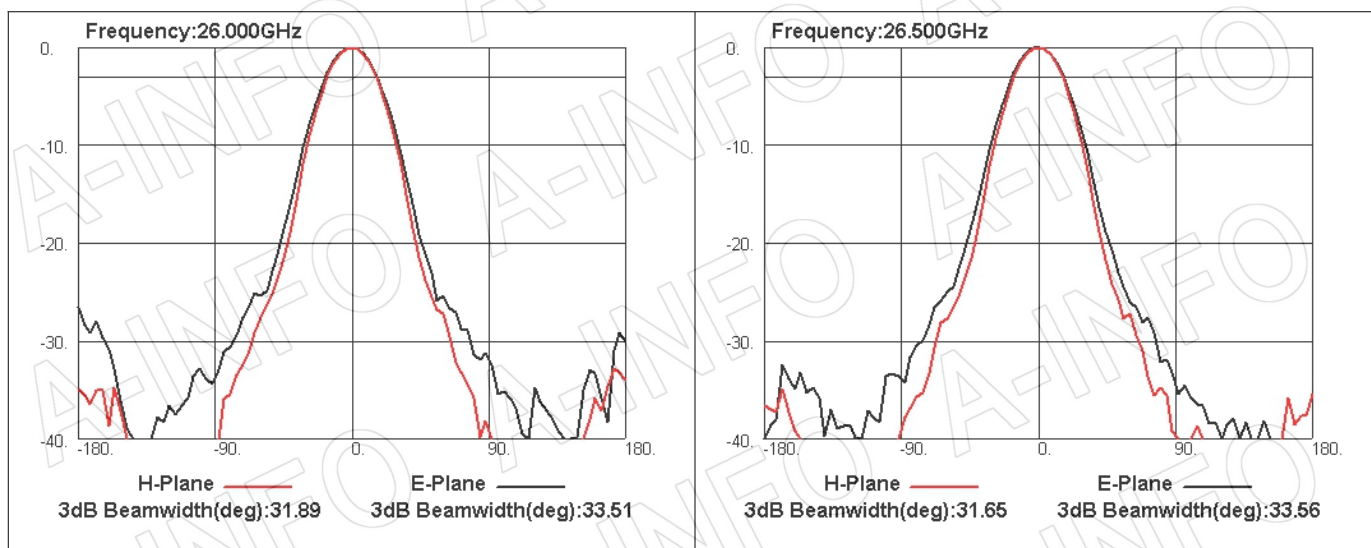

5. Pattern

AINFO Inc.

China(Beijing):
China(Chengdu):
USA :

Tel: (+86) 10-6266-7326,
Tel: (+86) 28-8519-2786,
Tel: (+1) 949-639-9688,

(+86) 10-6266-7327
(+86) 28-8519-3044
(+1) 949-639-9608

Fax: (+86) 10-6266-7379
Fax: (+86) 28-8519-3068
Fax: (+1) 949-639-9670

Website: www.ainfoinc.com
Email: sales@ainfoinc.com