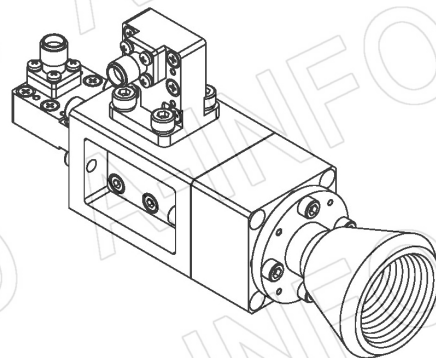

2.92mm-Female Output (P/N: LB-CH-28-15-T26-C-KF)

For 2.4mm-Female output outline drawing, please contact A-INFO.