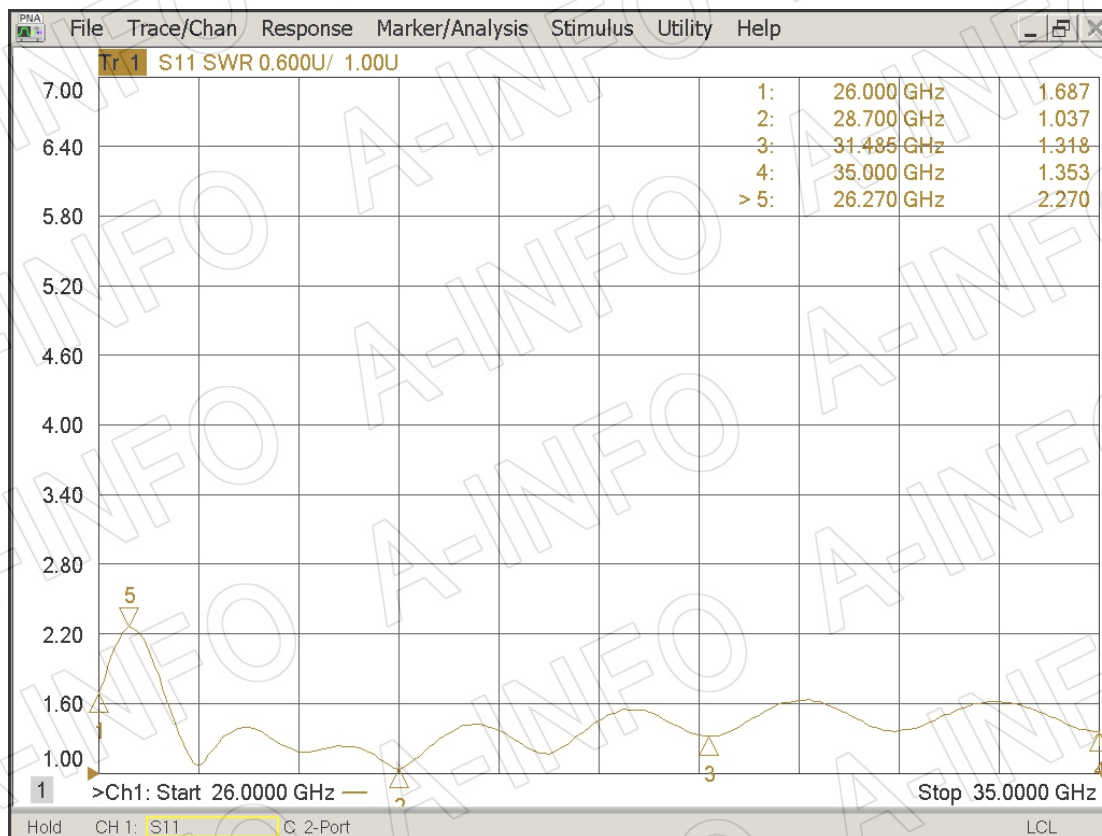

4. VSWR_A Type

Port-H