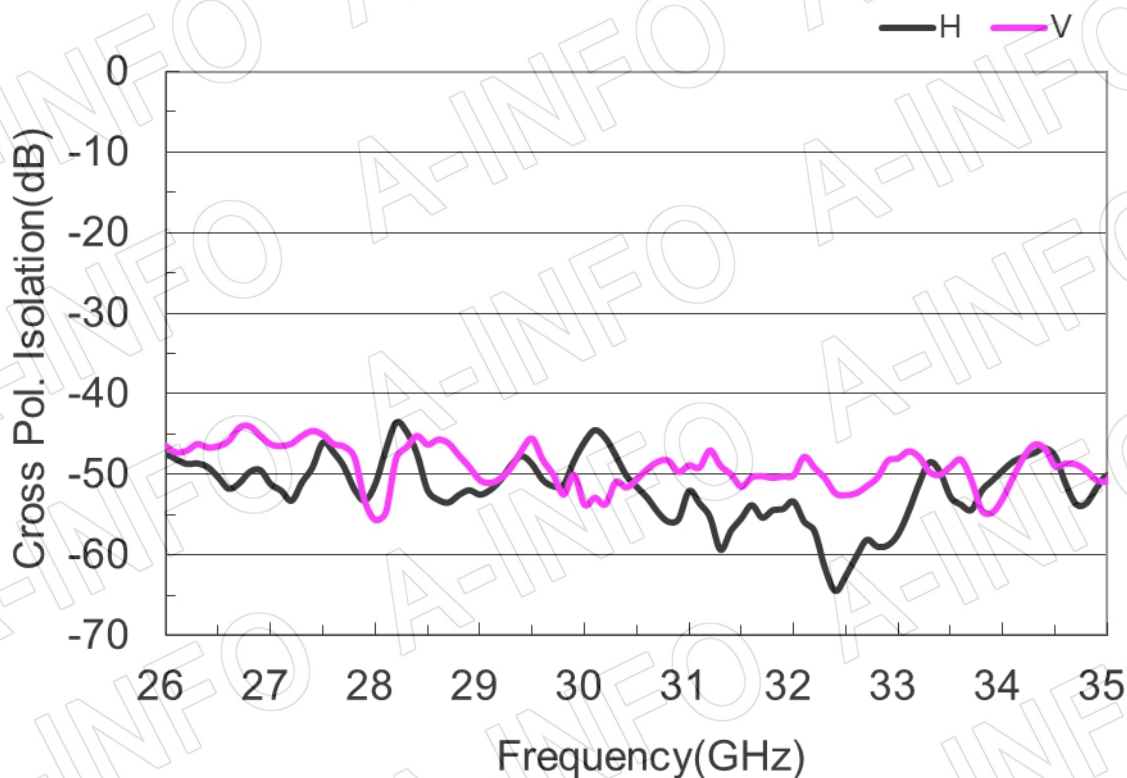

2. Cross Polarization Isolation