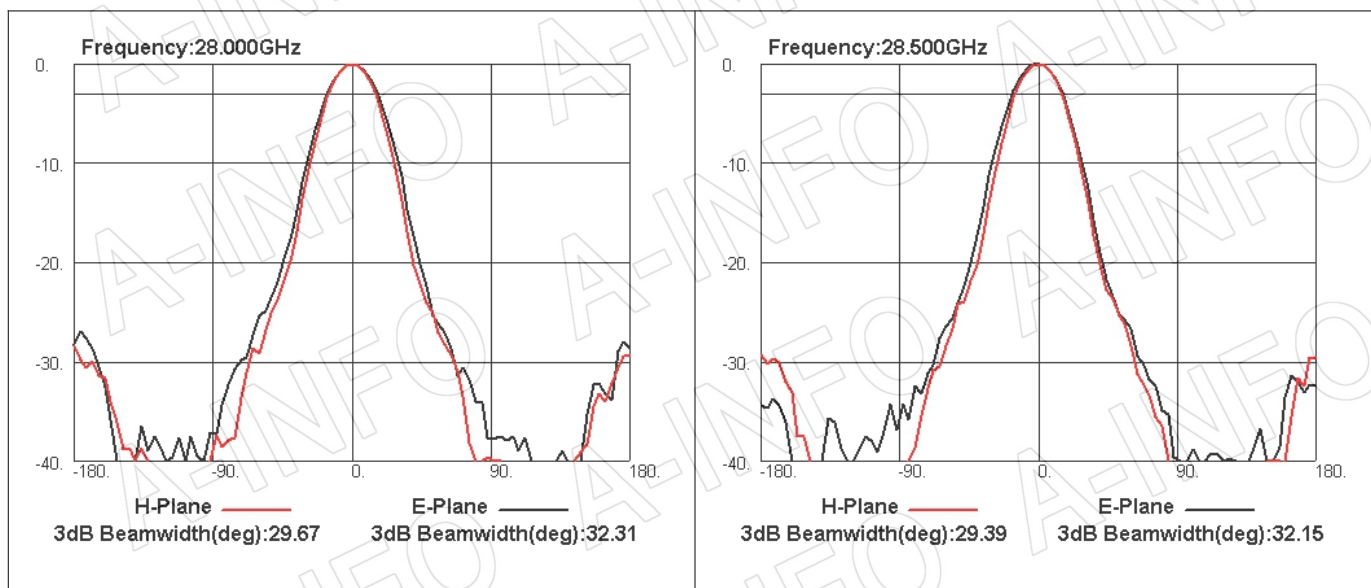

5. Pattern

AINFO Inc.

China(Beijing):
China(Chengdu):
USA :

Tel: (+86) 10-6266-7326,
Tel: (+86) 28-8519-2786,
Tel: (+1) 949-639-9688,

(+86) 10-6266-7327
(+86) 28-8519-3044
(+1) 949-639-9608

Fax: (+86) 10-6266-7379
Fax: (+86) 28-8519-3068
Fax: (+1) 949-639-9670

Website: www.ainfoinc.com
Email: sales@ainfoinc.com