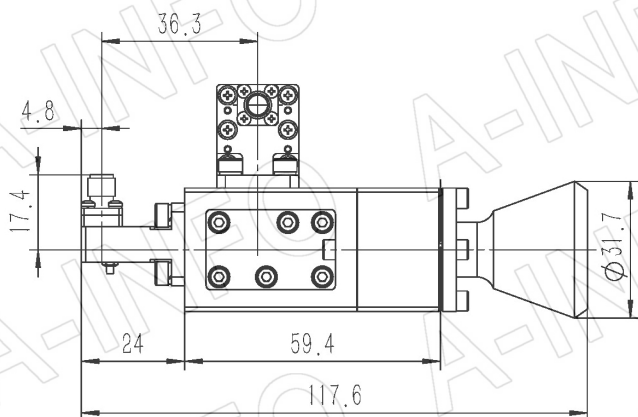

For reference only. See data sheet for the detailed specifications.

Technical Specification

Frequency Range(GHz)	26.0 – 35.0
Waveguide	WR28
Gain(dBi)	15 Typ.
Polarization	Dual Linear
3dB Beamwidth(deg)	E Plane: 29 Typ.
	H Plane: 28 Typ.
Cross Pol. Isolation(dB)	40 Typ.
Port to Port Isolation(dB)	40 Typ. ; 30 Min.
VSWR	A Type: 1.60:1 Typ.
	C Type: 1.60:1 Typ.
Output	A Type: FBP320(UBR320) (Modified with 4xM3 D3)
	C Type: 2.92mm-Female or 2.4mm-Female
Material	Cu
Finish	Gold Plated, Gray Paint
Size(mm)	A Type: 31.7 x 31.7 x 93.55
	C Type: 31.7 x 54.2 x 117.6
Net Weight(Kg)	A Type: 0.36 Around
	C Type: 0.44 Around

Outline Drawing (Size: mm)

FBP320 Output (P/N: LB-CH-28-15-T26-A)

AINFO Inc.

China(Beijing):
China(Chengdu):
USA :

Tel: (+86) 10-6266-7326,
Tel: (+86) 28-8519-2786,
Tel: (+1) 949-639-9688,

(+86) 10-6266-7327
(+86) 28-8519-3044
(+1) 949-639-9608

Page 1 of 11

Fax: (+86) 10-6266-7379
Fax: (+86) 28-8519-3068
Fax: (+1) 949-639-9670

Website: www.ainfoinc.com
Email: sales@ainfoinc.com

2.92mm-Female Output (P/N: LB-CH-28-15-T26-C-KF)

For 2.4mm-Female output outline drawing, please contact A-INFO.