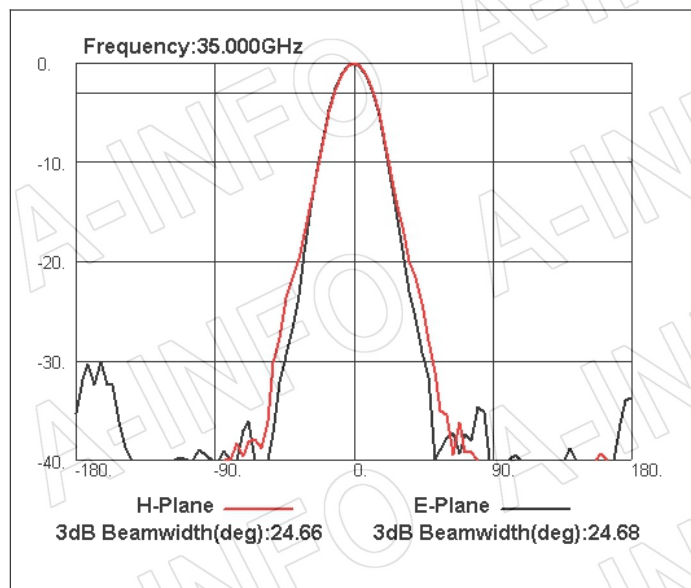

AINFO Inc.

China(Beijing): Tel: (+86) 10-6266-7326,
China(Chengdu): Tel: (+86) 28-8519-2786,
USA : Tel: (+1) 949-639-9688,

Page 11 of 11

(+86) 10-6266-7327 Fax: (+86) 10-6266-7379
(+86) 28-8519-3044 Fax: (+86) 28-8519-3068
(+1) 949-639-9608 Fax: (+1) 949-639-9670

Website: www.ainfoinc.com
Email: sales@ainfoinc.com