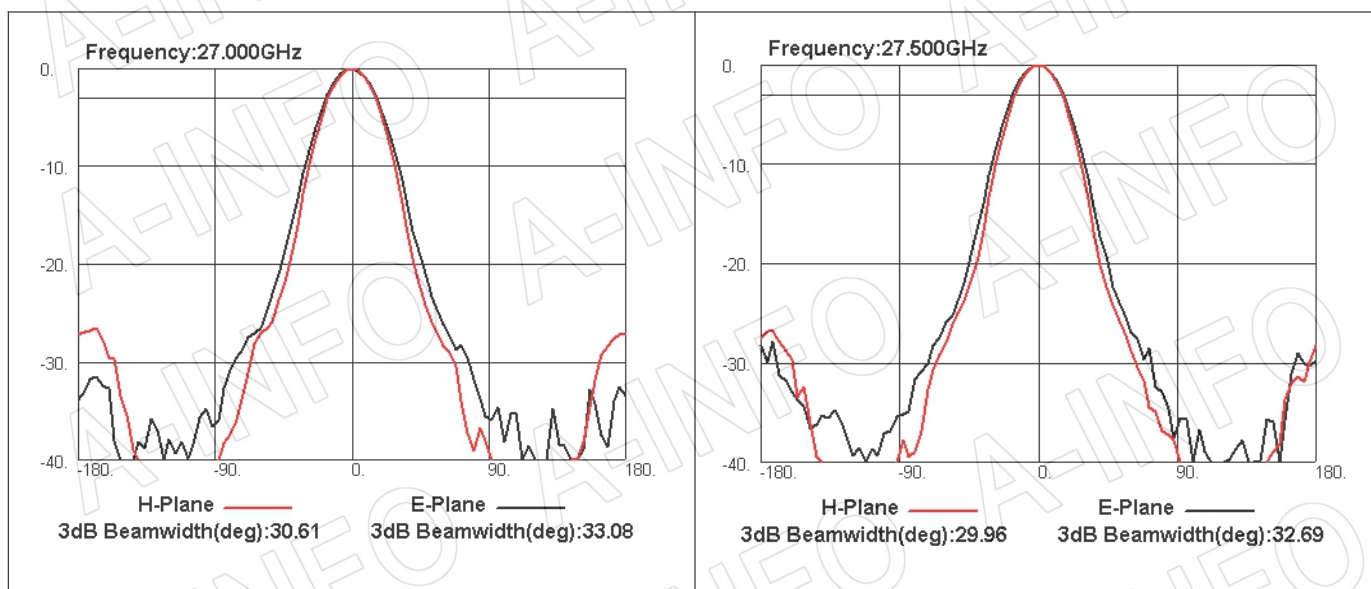

5. Pattern

AINFO Inc.

China(Beijing):
China(Chengdu):
USA :

Tel: (+86) 10-6266-7326,
Tel: (+86) 28-8519-2786,
Tel: (+1) 949-639-9688,

(+86) 10-6266-7327
(+86) 28-8519-3044
(+1) 949-639-9608

Fax: (+86) 10-6266-7379
Fax: (+86) 28-8519-3068
Fax: (+1) 949-639-9670

Website: www.ainfoinc.com
Email: sales@ainfoinc.com