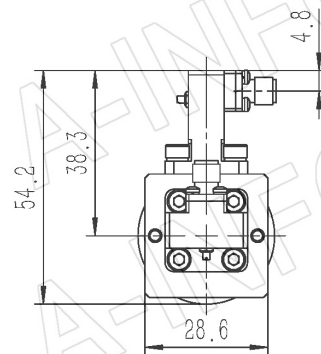

For reference only. See data sheet for the detailed specifications.

Technical Specification

Frequency Range(GHz)	26.0 – 35.0
Waveguide	WR28
Gain(dBi)	15 Typ.
Polarization	Dual Linear
3dB Beamwidth(deg)	E Plane: 29 Typ.
	H Plane: 28 Typ.
Cross Pol. Isolation(dB)	40 Typ.
Port to Port Isolation(dB)	40 Typ. ; 30 Min.
VSWR	A Type: 1.60:1 Typ.
	C Type: 1.60:1 Typ.
Output	A Type: FBP320(UBR320) (Modified with 4xM3 D3)
	C Type: 2.92mm-Female or 2.4mm-Female
Material	Cu
Finish	Gold Plated, Gray Paint
Size(mm)	A Type: 31.7 x 31.7 x 93.55
	C Type: 31.7 x 54.2 x 117.6
Net Weight(Kg)	A Type: 0.36 Around
	C Type: 0.44 Around

Outline Drawing (Size: mm)

FBP320 Output (P/N: LB-CH-28-15-T26-A)

AINFO Inc.

China(Beijing):
China(Chengdu):
USA :

Tel: (+86) 10-6266-7326,
Tel: (+86) 28-8519-2786,
Tel: (+1) 949-639-9688,

(+86) 10-6266-7327
(+86) 28-8519-3044
(+1) 949-639-9608

Page 1 of 11

Fax: (+86) 10-6266-7379
Fax: (+86) 28-8519-3068
Fax: (+1) 949-639-9670

Website: www.ainfoinc.com
Email: sales@ainfoinc.com

2.92mm-Female Output (P/N: LB-CH-28-15-T26-C-KF)

For 2.4mm-Female output outline drawing, please contact A-INFO.