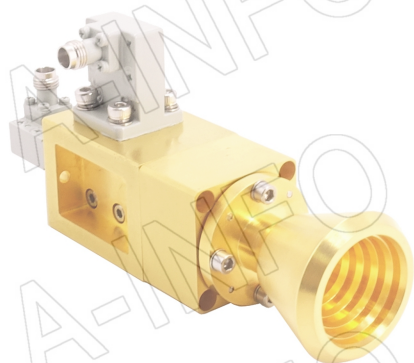

For reference only. See data sheet for the detailed specifications.

Technical Specification

Frequency Range(GHz)	26.0 – 35.0
Waveguide	WR28
Gain(dBi)	15 Typ.
Polarization	Dual Linear
3dB Beamwidth(deg)	E Plane: 29 Typ.
	H Plane: 28 Typ.
Cross Pol. Isolation(dB)	40 Typ.
Port to Port Isolation(dB)	40 Typ. ; 30 Min.
VSWR	A Type: 1.60:1 Typ.
	C Type: 1.60:1 Typ.
Output	A Type: FBP320(UBR320) (Modified with 4xM3 D3)
	C Type: 2.92mm-Female or 2.4mm-Female
Material	Cu
Finish	Gold Plated, Gray Paint
Size(mm)	A Type: 31.7 x 31.7 x 93.55
	C Type: 31.7 x 54.2 x 117.6
Net Weight(Kg)	A Type: 0.36 Around
	C Type: 0.44 Around