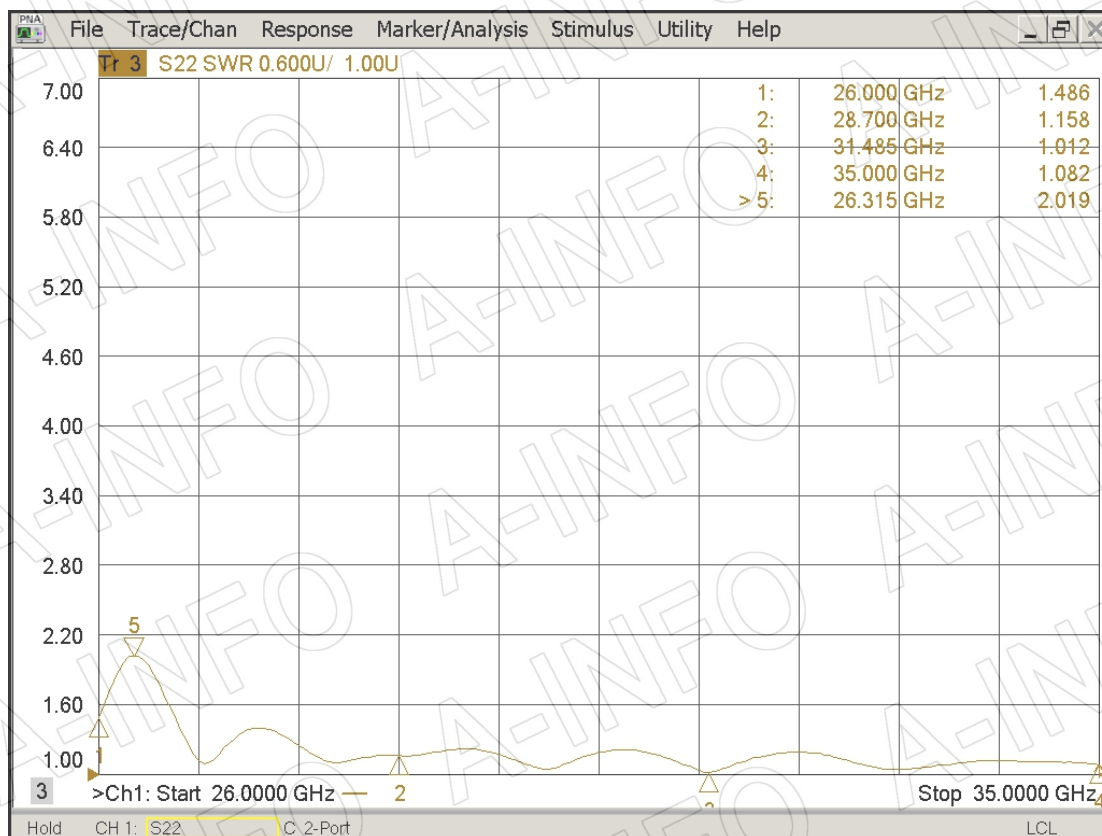

4. VSWR_A Type

Port-H

Port-V