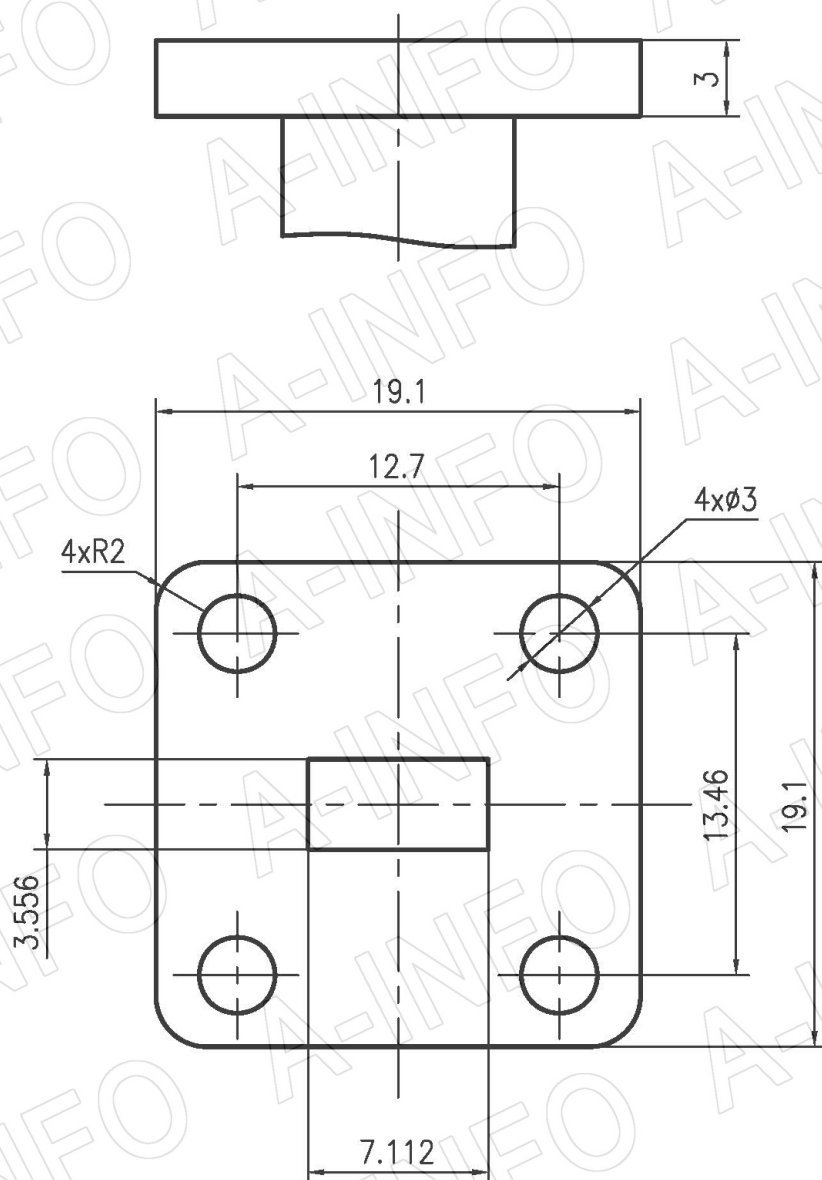

For reference only. See data sheet for the detailed specifications.

Technical Specification

Frequency Range(GHz)	26.0 – 35.0
Waveguide	WR28
Gain(dBi)	15 Typ.
Polarization	Dual Linear
3dB Beamwidth(deg)	E Plane: 29 Typ.
	H Plane: 28 Typ.
Cross Pol. Isolation(dB)	40 Typ.
Port to Port Isolation(dB)	40 Typ. ; 30 Min.
VSWR	A Type: 1.60:1 Typ.
	C Type: 1.60:1 Typ.
Output	A Type: FBP320(UBR320) (Modified with 4xM3 D3)
	C Type: 2.92mm-Female or 2.4mm-Female
Material	Cu
Finish	Gold Plated, Gray Paint
Size(mm)	A Type: 31.7 x 31.7 x 93.55
	C Type: 31.7 x 54.2 x 117.6
Net Weight(Kg)	A Type: 0.36 Around
	C Type: 0.44 Around

Outline Drawing (Size: mm)

FBP320 Output (P/N: LB-CH-28-15-T26-A)

AINFO Inc.

China(Beijing):
China(Chengdu):
USA :

Tel: (+86) 10-6266-7326,
Tel: (+86) 28-8519-2786,
Tel: (+1) 949-639-9688,

(+86) 10-6266-7327
(+86) 28-8519-3044
(+1) 949-639-9608

Page 1 of 11

Fax: (+86) 10-6266-7379
Fax: (+86) 28-8519-3068
Fax: (+1) 949-639-9670

Website: www.ainfoinc.com
Email: sales@ainfoinc.com

2.92mm-Female Output (P/N: LB-CH-28-15-T26-C-KF)

For 2.4mm-Female output outline drawing, please contact A-INFO.

Flange Drawing (Size: mm)

FBP320

AINFO Inc.

China(Beijing):
China(Chengdu):
USA :

Tel: (+86) 10-6266-7326,
Tel: (+86) 28-8519-2786,
Tel: (+1) 949-639-9688,

Page 3 of 11

(+86) 10-6266-7327
(+86) 28-8519-3044
(+1) 949-639-9608