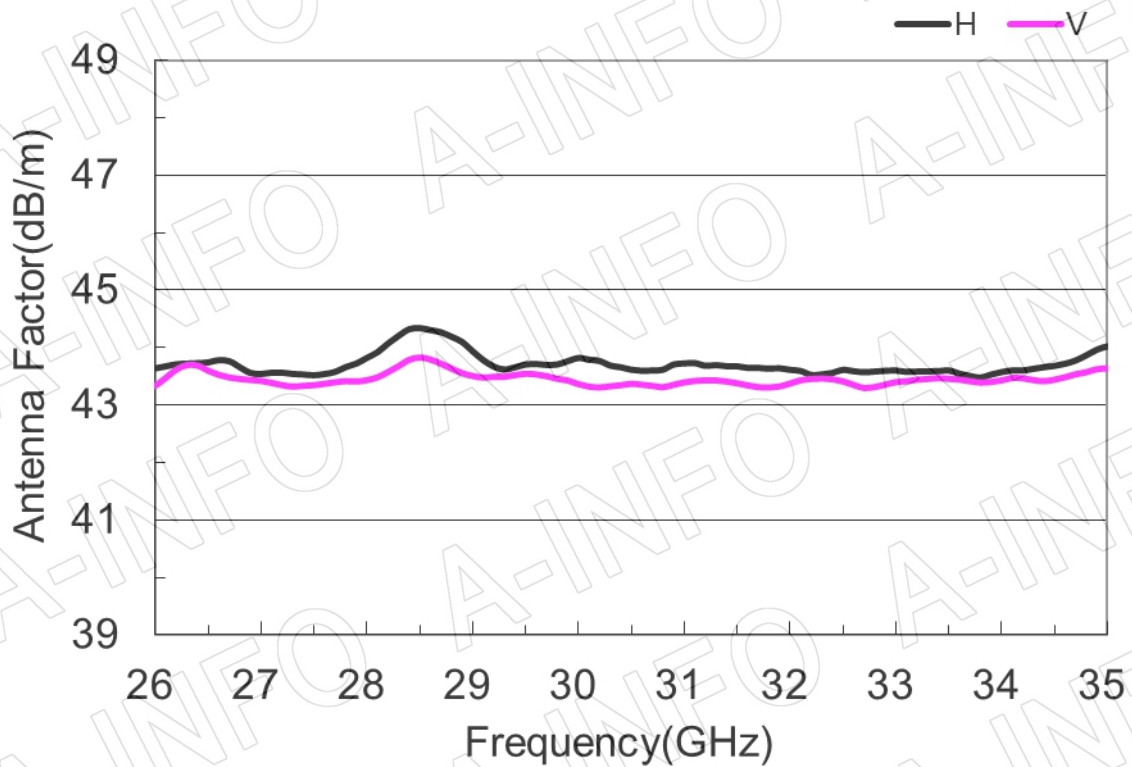

Test Results

1. Gain and Antenna Factor