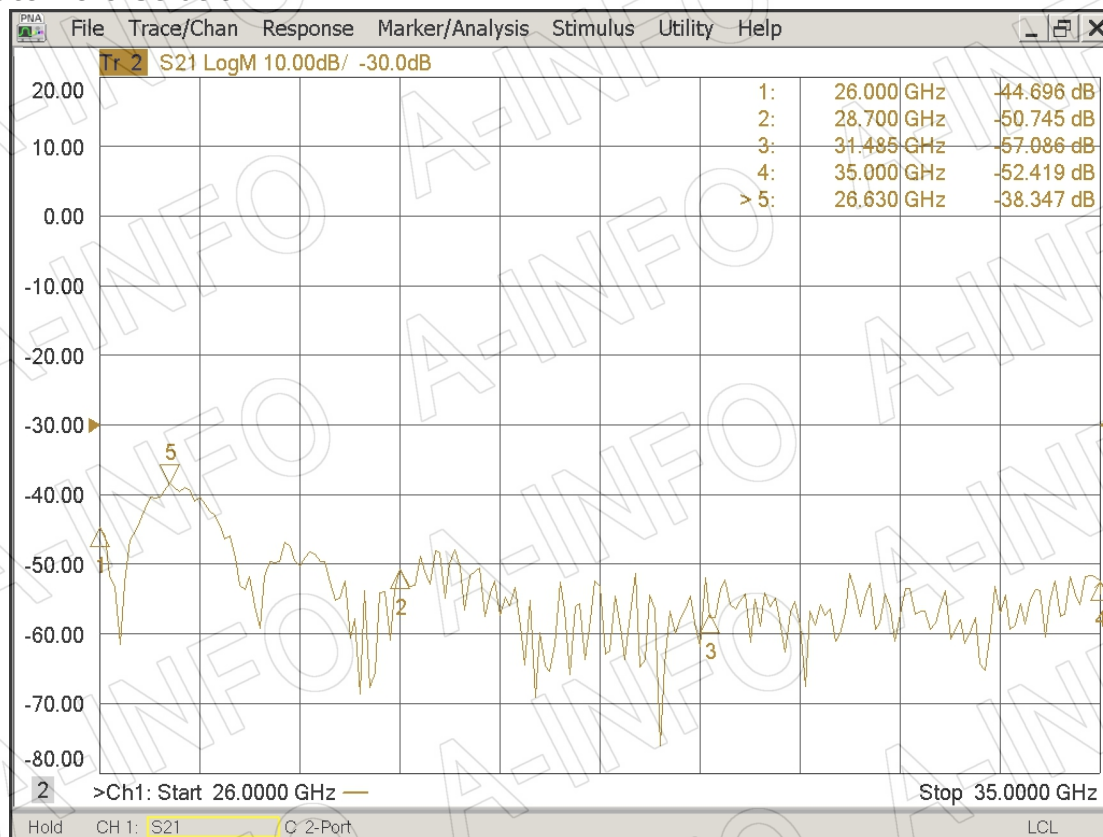

Fax: (+86) 10-6266-7379
Fax: (+86) 28-8519-3068
Fax: (+1) 949-639-9670

Website: www.ainfoinc.com
Email: sales@ainfoinc.com

Test Results

1. Gain and Antenna Factor

2. Cross Polarization Isolation

3. Port to Port Isolation