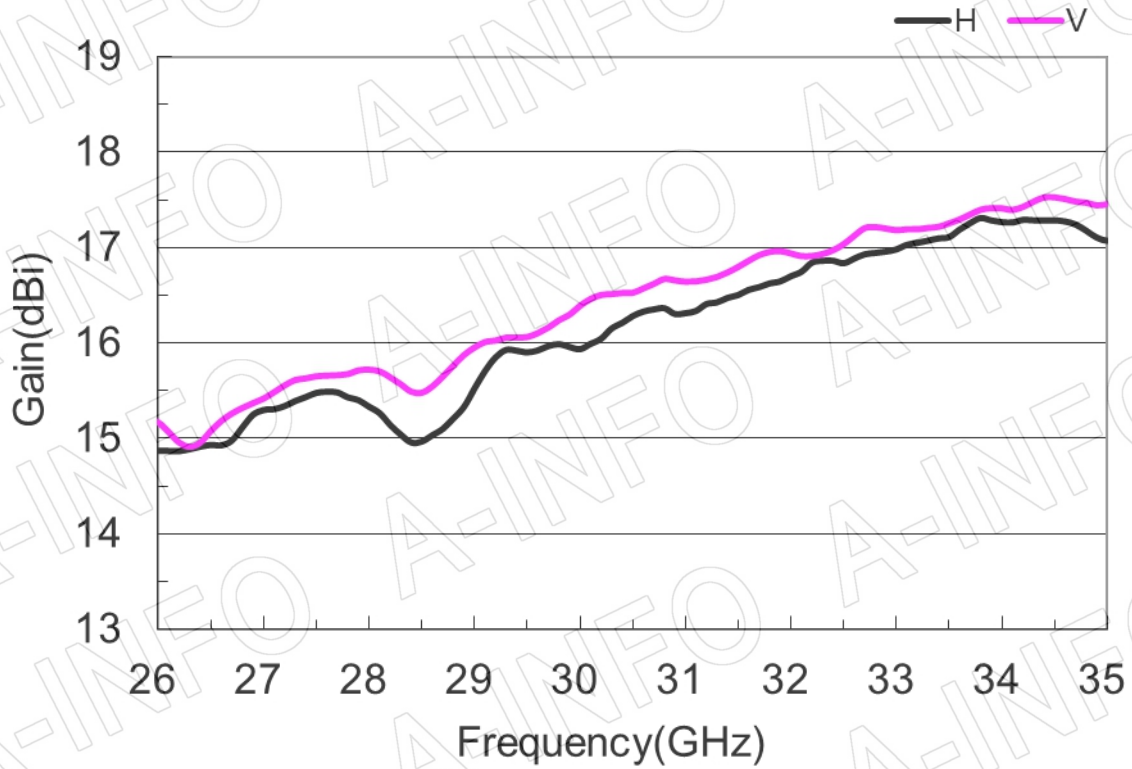

Test Results

1. Gain and Antenna Factor