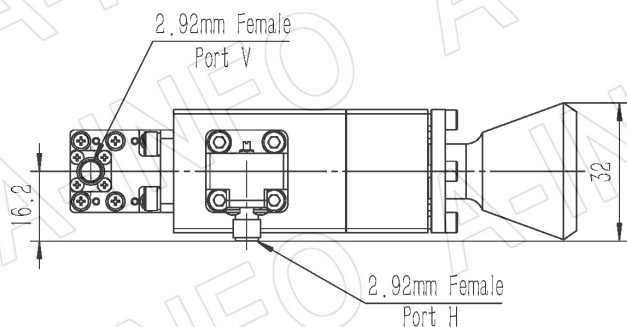

For reference only. See data sheet for the detailed specifications.

Technical Specification

Frequency Range(GHz)	26.0 – 35.0
Waveguide	WR28
Gain(dBi)	15 Typ.
Polarization	Dual Linear
3dB Beamwidth(deg)	E Plane: 29 Typ.
	H Plane: 28 Typ.
Cross Pol. Isolation(dB)	40 Typ.
Port to Port Isolation(dB)	40 Typ. ; 30 Min.
VSWR	A Type: 1.60:1 Typ.
	C Type: 1.60:1 Typ.
Output	A Type: FBP320(UBR320) (Modified with 4xM3 D3)
	C Type: 2.92mm-Female or 2.4mm-Female
Material	Cu
Finish	Gold Plated, Gray Paint
Size(mm)	A Type: 31.7 x 31.7 x 93.55
	C Type: 31.7 x 54.2 x 117.6
Net Weight(Kg)	A Type: 0.36 Around
	C Type: 0.44 Around

Outline Drawing (Size: mm)

FBP320 Output (P/N: LB-CH-28-15-T26-A)

AINFO Inc.

China(Beijing):
China(Chengdu):
USA :

Tel: (+86) 10-6266-7326,
Tel: (+86) 28-8519-2786,
Tel: (+1) 949-639-9688,

(+86) 10-6266-7327
(+86) 28-8519-3044
(+1) 949-639-9608

Page 1 of 11

Fax: (+86) 10-6266-7379
Fax: (+86) 28-8519-3068
Fax: (+1) 949-639-9670

Website: www.ainfoinc.com
Email: sales@ainfoinc.com

2.92mm-Female Output (P/N: LB-CH-28-15-T26-C-KF)

For 2.4mm-Female output outline drawing, please contact A-INFO.