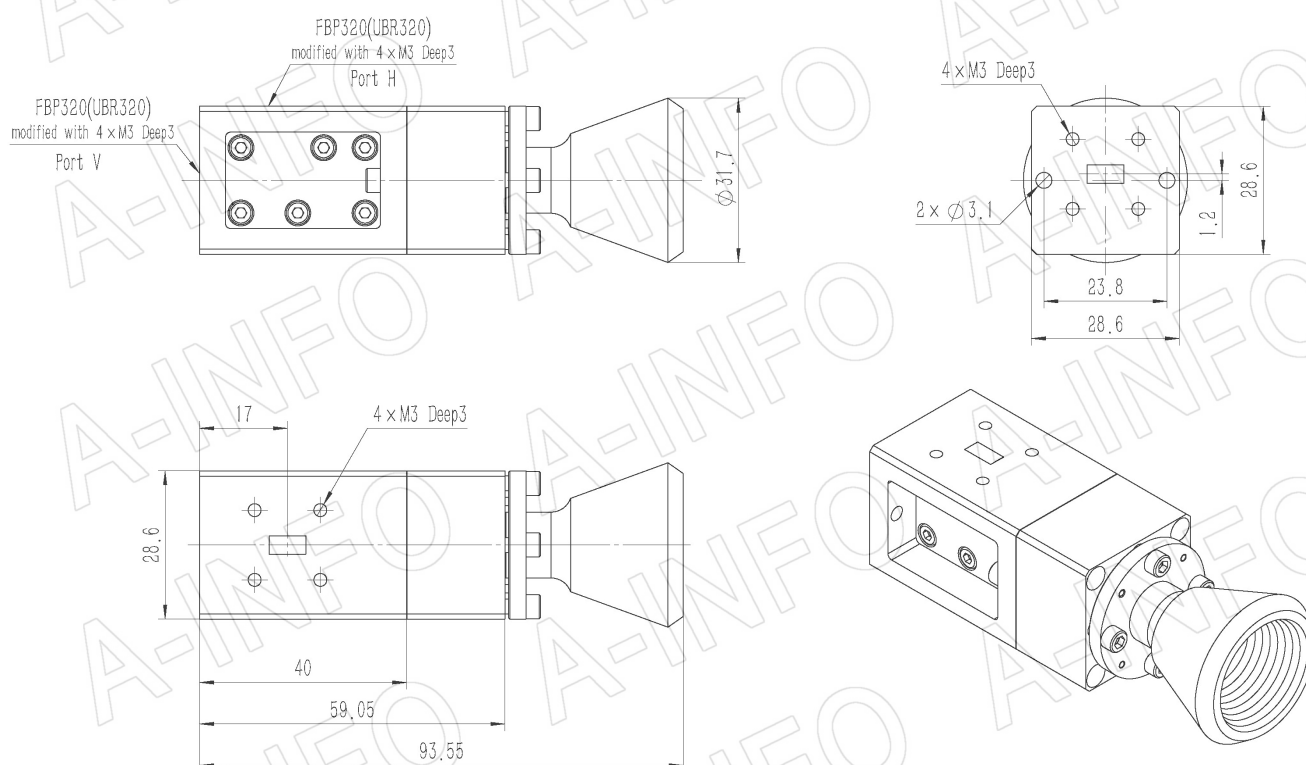

For reference only. See data sheet for the detailed specifications.

Technical Specification

Frequency Range(GHz)	26.0 – 35.0
Waveguide	WR28
Gain(dBi)	15 Typ.
Polarization	Dual Linear
3dB Beamwidth(deg)	E Plane: 29 Typ.
	H Plane: 28 Typ.
Cross Pol. Isolation(dB)	40 Typ.
Port to Port Isolation(dB)	40 Typ. ; 30 Min.
VSWR	A Type: 1.60:1 Typ.
	C Type: 1.60:1 Typ.
Output	A Type: FBP320(UBR320) (Modified with 4xM3 D3)
	C Type: 2.92mm-Female or 2.4mm-Female
Material	Cu
Finish	Gold Plated, Gray Paint
Size(mm)	A Type: 31.7 x 31.7 x 93.55
	C Type: 31.7 x 54.2 x 117.6
Net Weight(Kg)	A Type: 0.36 Around
	C Type: 0.44 Around

Outline Drawing (Size: mm)

FBP320 Output (P/N: LB-CH-28-15-T26-A)

AINFO Inc.

China(Beijing):
China(Chengdu):
USA :

Tel: (+86) 10-6266-7326,
Tel: (+86) 28-8519-2786,
Tel: (+1) 949-639-9688,

(+86) 10-6266-7327
(+86) 28-8519-3044
(+1) 949-639-9608